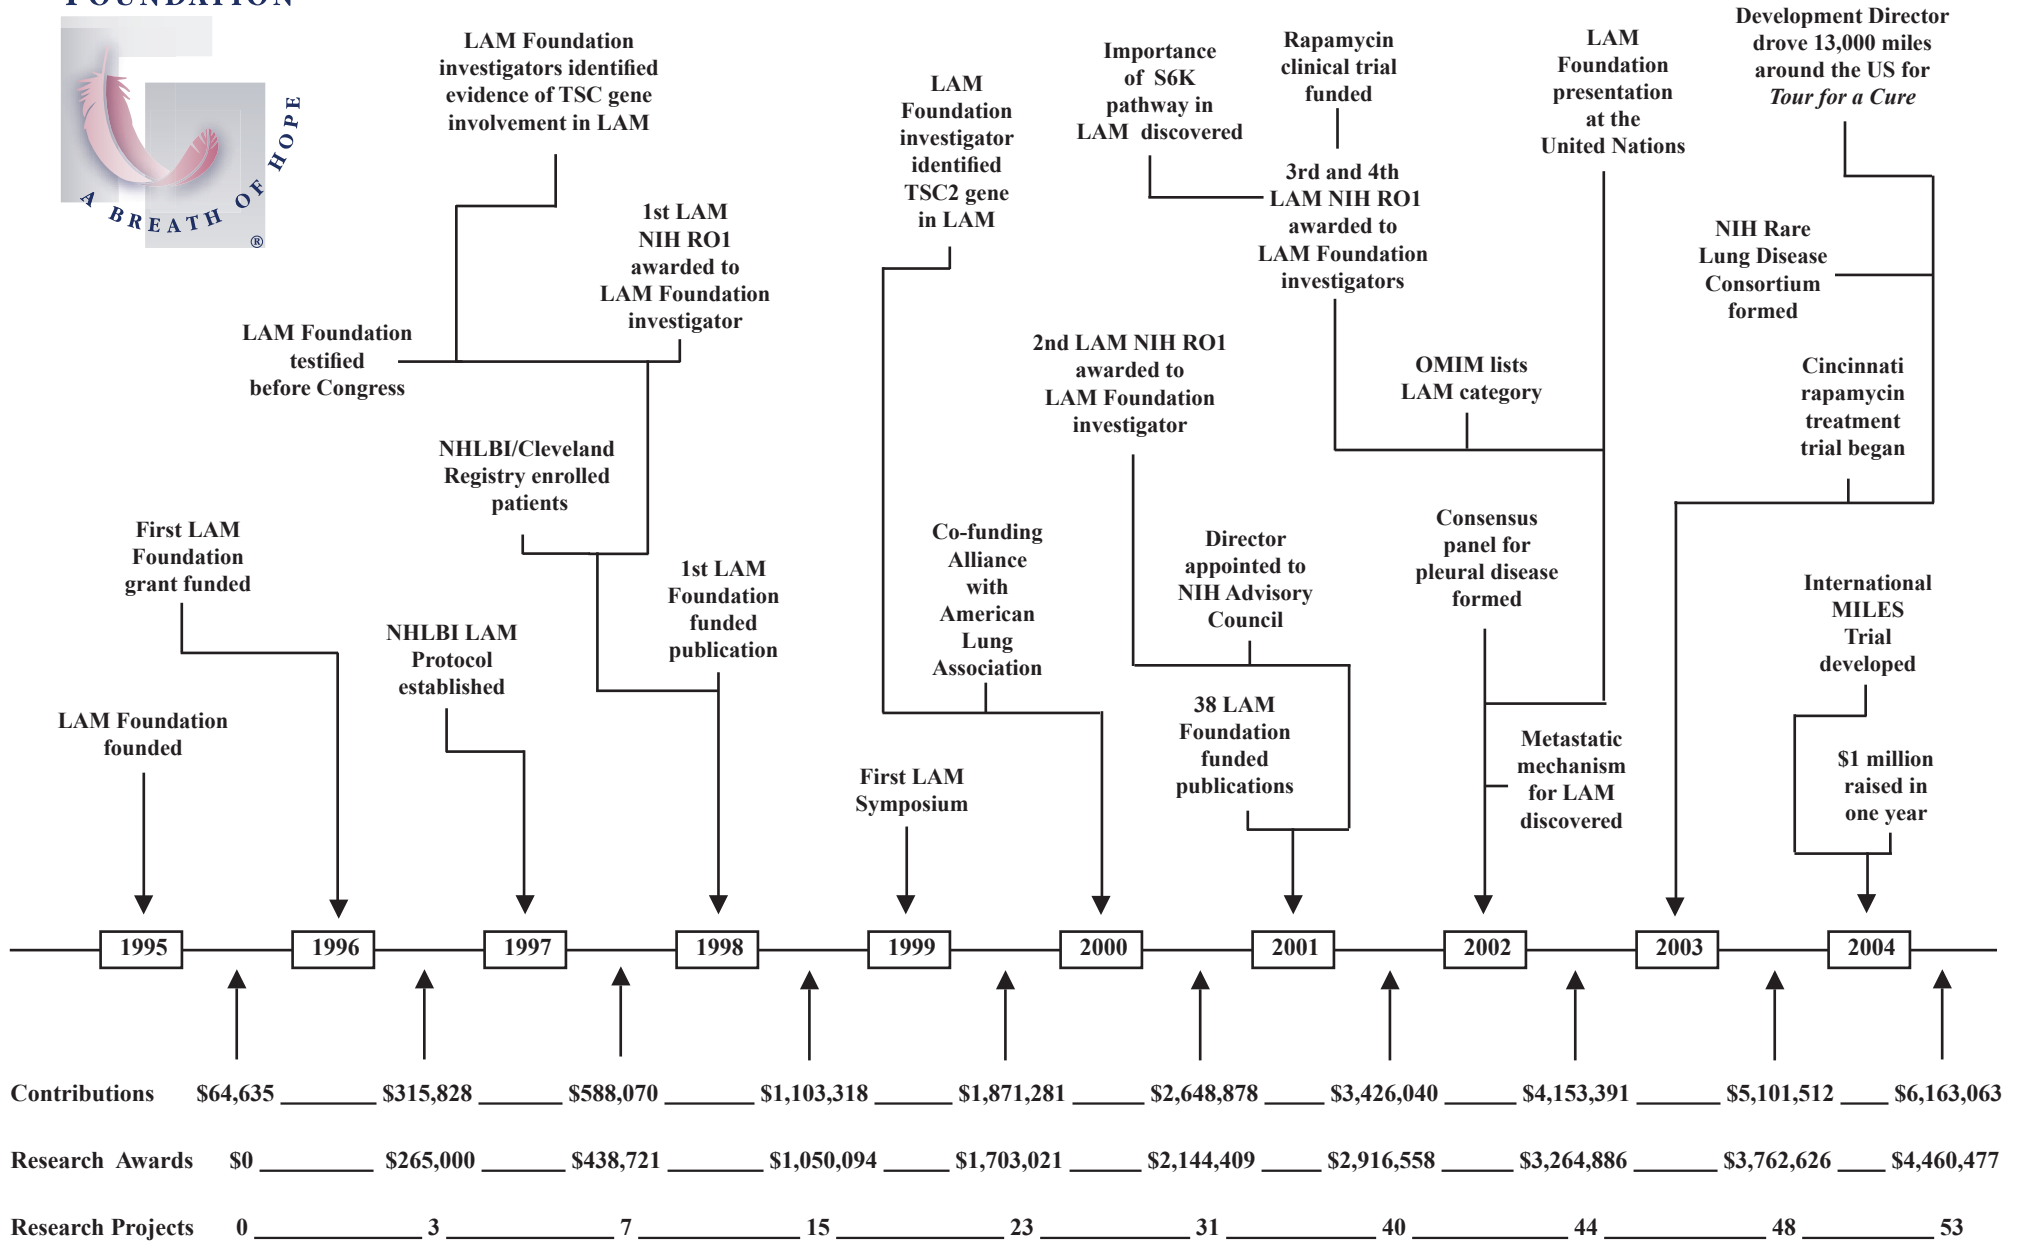

# THE LAM FOUNDATION 10-YEAR MILESTONES

<b>2005</b>	Contributions \$7,786,810	Research Awards \$5,359,623	Research Projects 61
<b>2006</b>	Contributions \$9,403,206	Research Awards \$6,253,756	Research Projects 72

MILES Trail began Enrollment